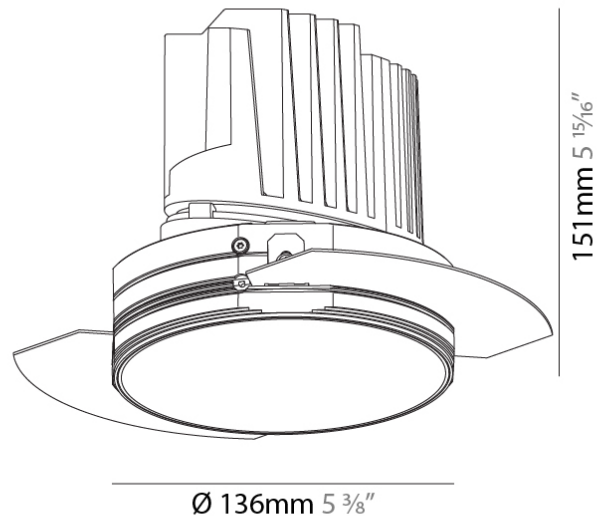

ELECTRICAL

Lamp Type: LED (Zhaga Standard)
Input Wattage (W): 13.2 / 16.5
Total Output Wattage (W): 12.1 / 14.7
Dimming: Tri-Mode (Non-Dimming and Phase Dimming (120Vac only) and 0-10V Dimming)
Driver Included: No
Driver Location: Recessed Housing
Driver Type: Constant Current - Universal
Driver Class: Class 2
Housing: See components
Input Voltage (V): 120 - 277
Constant Current (MA): 350

LED

Number of LEDs: 1
Color Temperature (°K): 2700 / 3000 / 3500 / 4000
Max. Delivered Lumen (lm): 814 / 877 / 911 / 930
Nominal Lumen (lm): 1246 / 1342 / 1396 / 1424
CRI: >90 CRI
Efficiency (%): 90.5
Lamp Life (hrs): 50000
Upon Request: RGB-W Tunable White Special Color Temperature Special LED

OPTICAL

Reflector°: 10
Optic°: Lens Pack - No Lens / Linear Spread Lens / Honeycomb / Spread Lens
Upon Request: Special Beam Angles

RATINGS AND CERTIFICATIONS

382, F 416-247-9319, www.zaneen.com

Created by Interchange for North American Standards at the end of the existing Model #. For assistance on 'custom' specifications, contact zteam@zaneen.com. In a constant effort to supply the best product, we reserve the right to change specifications or materials without notice. The most recent specification sheets are found at zaneen.com

IP rating: IP20