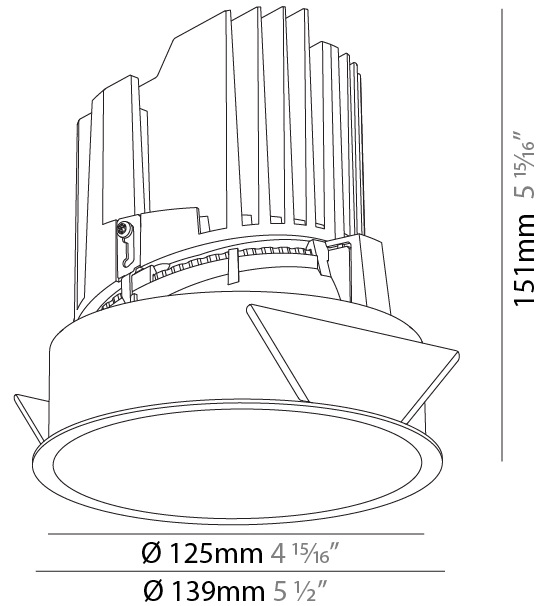

PHYSICAL

Shape: Round
Diameter (mm): 139
Diameter (in): 5 1/2
Height (mm): 151
Height (in): 5 15/16
Ceiling Thickness (mm): 10 / 12.5 / 15
Ceiling Thickness (in): 3/8 or 1/2 or 9/16
Min. Recessing Depth (mm): 170
Min. Recessing Depth (in): 6 11/16
Light Distribution: Downlight
Weight (kg): 0.921
Weight (lbs): 2.03
Fixture Finish: SSR / BKV / CWI / CRY / HAB / LAG / UFT / ITA / RUA / RUR / MIC / FTG / MYG / TWT / LOD / PUS / FRO / FUP / KIA / POP / BLS / SPG / MEY / GOH / GUM / CHC / COM / ABZ / JAG / OBR / MOS / ROR
Fixture Material: Aluminum Die Cast
Cut-out Measurements: 130mm / 5 1/8"

ELECTRICAL

Lamp Type: LED (Zhaga Standard)
Input Wattage (W): 13.2 / 16.5
Total Output Wattage (W): 12 / 14
Dimming: Tri-Mode (Non-Dimming and Phase Dimming (120Vac only) and 0-10V Dimming)
Driver Included: No
Driver Location: Recessed Housing
Driver Type: Constant Current - Universal
Driver Class: Class 2
Housing: See components
Input Voltage (V): 120 - 277
Constant Current (MA): 350

LED

Number of LEDs: 1
Color Temperature (°K): 2700 / 3000 / 3500 / 4000
Max. Delivered Lumen (lm): 870 / 970 / 1039 / 1060
Nominal Lumen (lm): 960 / 1070 / 1156 / 1180
CRI: >90 CRI
Efficiency (%): 0.905
Lamp Life (hrs): 50000

OPTICAL

Reflector: 10

RATINGS AND CERTIFICATIONS

Certified By: Certified for North American Standards
IP rating: IP20