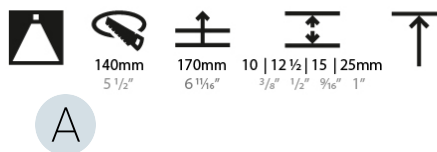

ELECTRICAL

Lamp Type: LED (Zhaga Standard)
Input Wattage (W): 13.2 / 16.5
Total Output Wattage (W): 12.1 / 14.7
Dimming: Tri-Mode (Non-Dimming and Phase Dimming (120Vac only) and 0-10V Dimming)
Driver Included: No
Driver Location: Recessed Housing
Driver Type: Constant Current - Universal
Driver Class: Class 2
Housing: See components
Input Voltage (V): 120 - 277
Constant Current (MA): 350

LED

Number of LEDs: 1
Color Temperature (°K): 2700 / 3000 / 3500 / 4000
Max. Delivered Lumen (lm): 814 / 877 / 911 / 930
Nominal Lumen (lm): 1246 / 1342 / 1396 / 1424
CRI: >90 CRI
Efficiency (%): 90.5
Lamp Life (hrs): 50000
Upon Request: RGB-W Tunable White Special Color Temperature Special LED

OPTICAL

Reflector°: 10
Optic°: Lens Pack - No Lens / Linear Spread Lens / Honeycomb / Spread Lens
Upon Request: Special Beam Angles

RATINGS AND CERTIFICATIONS

382, F 416-247-9319, www.zaneen.com

Created by Interchange for North American Standards at the end of the existing Model #. For assistance on 'custom' specifications, contact zteam@zaneen.com. In a constant effort to supply the best product, we reserve the right to change specifications or materials without notice. The most recent specification sheets are found at zaneen.com

IP rating: IP20